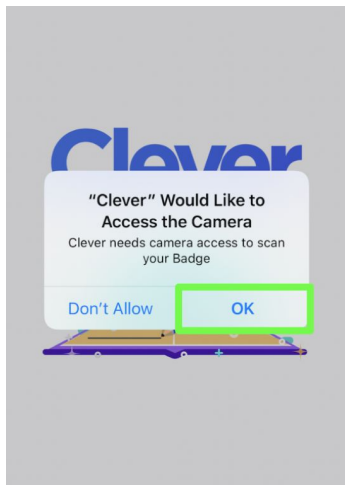

CLEVER BADGE LOGIN ON IPHONE OR IPAD (GRADES TK-2)

1. Download the Clever app.

2. Open Clever app.

3. Allow camera access.

4. Hold badge up to camera.

5. Then you will see a suite of apps you can use for learning!