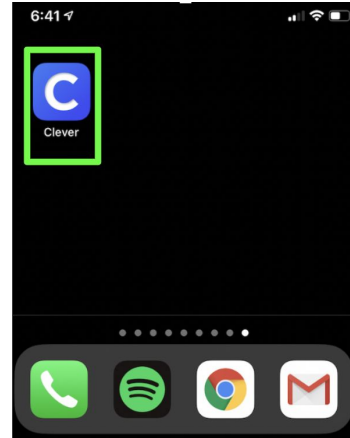

CLEVER BADGE LOGIN ON IPHONE OR IPAD (GRADES TK-2)

1. Download the Clever app.

2. Open Clever app.

3. Allow camera access.

4. Hold badge up to camera.

5. Then you will see a suite of apps you can use for learning!