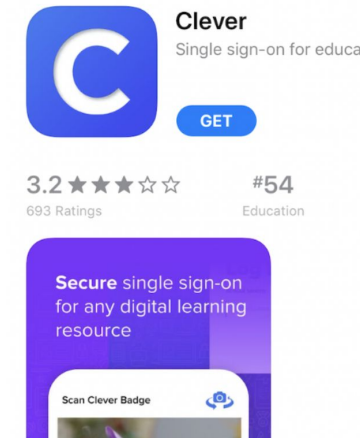

CLEVER BADGE LOGIN ON IPHONE OR IPAD (GRADES TK-2)

1. Download the Clever app.

2. Open Clever app.

3. Allow camera access.

4. Hold badge up to camera.

5. Then you will see a suite of apps you can use for learning!